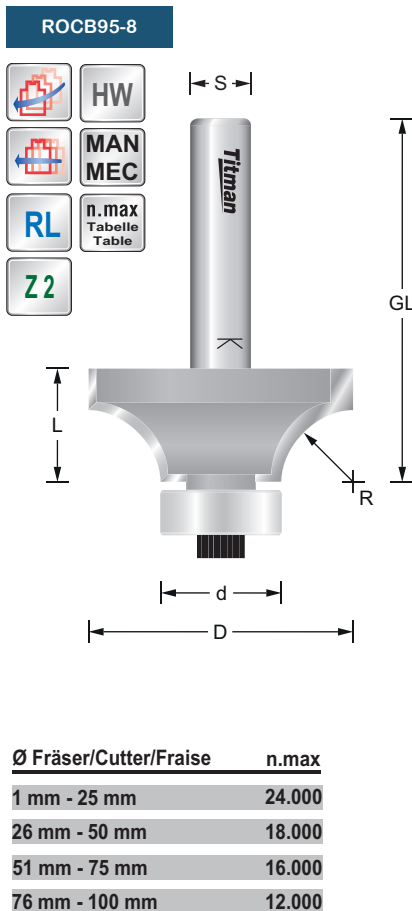

## Abrundfräser mit Anlauflager

Rounding over cutter with bearing

Fraise quart de rond avec roulement

| REF.       | D mm | R mm | L mm | GL mm | d mm | S mm | EUR/1    |
|------------|------|------|------|-------|------|------|----------|
| ROCB1-6    | 18   | 1    | 7    | 39    | 16   | 6    | 81,62 €  |
| ROCB1-8    | 18   | 1    | 7    | 39    | 16   | 8    | 81,62 €  |
| ROCB1.6-6  | 19.2 | 1.6  | 8    | 40    | 16   | 6    | 81,62 €  |
| ROCB1.6-8  | 19.2 | 1.6  | 8    | 40    | 16   | 8    | 81,62 €  |
| ROCB2-6    | 20   | 2    | 10   | 42    | 16   | 6    | 81,47 €  |
| ROCB2-8    | 20   | 2    | 10   | 42    | 16   | 8    | 81,47 €  |
| ROCB3-6    | 22   | 3    | 10   | 42    | 16   | 6    | 81,47 €  |
| ROCB3-8    | 22   | 3    | 10   | 42    | 16   | 8    | 81,47 €  |
| ROCB4-6    | 24   | 4    | 10   | 42    | 16   | 6    | 81,47 €  |
| ROCB4-8    | 24   | 4    | 10   | 42    | 16   | 8    | 81,47 €  |
| ROCB5-6    | 26   | 5    | 11   | 43    | 16   | 6    | 82,67 €  |
| ROCB5-8    | 26   | 5    | 11   | 43    | 16   | 8    | 82,67 €  |
| ROCB6-8    | 28   | 6    | 12   | 44    | 16   | 8    | 84,18 €  |
| ROCB63-6   | 28.7 | 6.35 | 13   | 45    | 16   | 6    | 84,18 €  |
| ROCB63-8   | 28.7 | 6.35 | 13   | 45    | 16   | 8    | 84,18 €  |
| ROCB8-6    | 32   | 8    | 15   | 47    | 16   | 6    | 86,11 €  |
| ROCB8-8    | 32   | 8    | 15   | 47    | 16   | 8    | 86,11 €  |
| ROCB95-8   | 35   | 9.5  | 15   | 47    | 16   | 8    | 89,58 €  |
| ROCB11-8   | 38   | 11   | 18   | 50    | 16   | 8    | 90,17 €  |
| ROCB127-8  | 41   | 12.7 | 19   | 51    | 16   | 8    | 93,02 €  |
| ROCB127-12 | 41   | 12.7 | 19   | 61    | 16   | 12   | 93,02 €  |
| ROCB14-8   | 44.4 | 14.2 | 20   | 52    | 16   | 8    | 102,21 € |
| ROCB14-12  | 44.4 | 14.2 | 20   | 62    | 16   | 12   | 102,21 € |
| ROCB15-8   | 46   | 15   | 21   | 53    | 16   | 8    | 104,06 € |
| ROCB16-8   | 48   | 16   | 22   | 54    | 16   | 8    | 109,12 € |
| ROCB16-12  | 48   | 16   | 22   | 64    | 16   | 12   | 109,12 € |
| ROCB19-12  | 54   | 19   | 25   | 67    | 16   | 12   | 124,45 € |
| ROCB20-12  | 56   | 20   | 26   | 68    | 16   | 12   | 134,54 € |
| ROCB22-12  | 60   | 22   | 28   | 70    | 16   | 12   | 140,69 € |
| ROCB25-12  | 66   | 25   | 30   | 72    | 16   | 12   | 145,94 € |